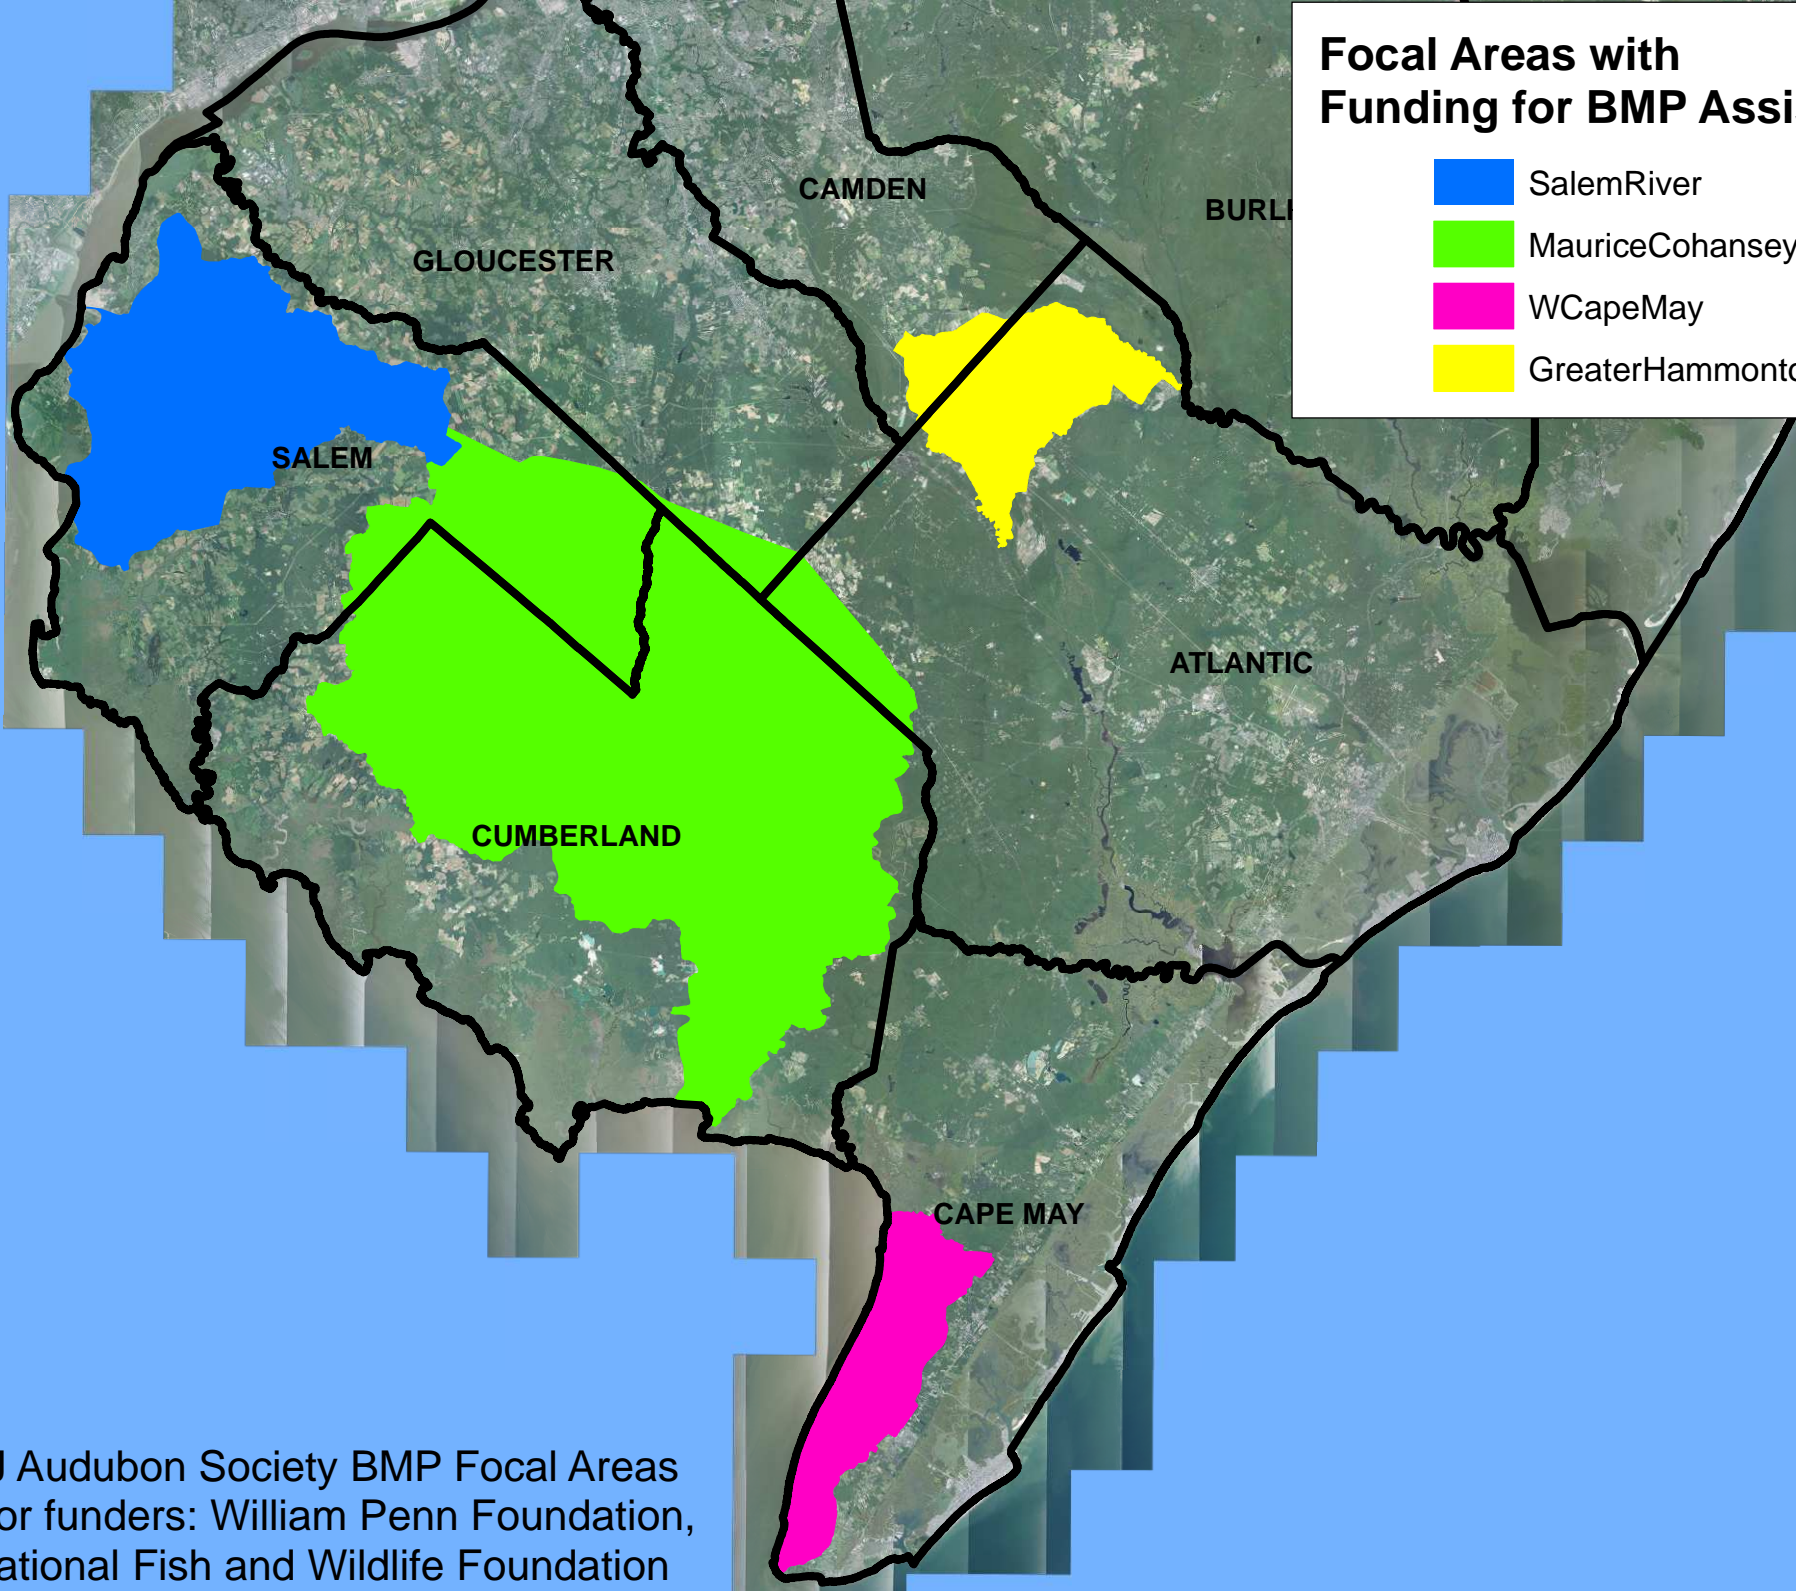

Focal Areas with Funding for BMP Assistance

-  SalemRiver
-  MauriceCohansey
-  WCapeMay
-  GreaterHammonton

NJ Audubon Society BMP Focal Areas
Major funders: William Penn Foundation,
National Fish and Wildlife Foundation